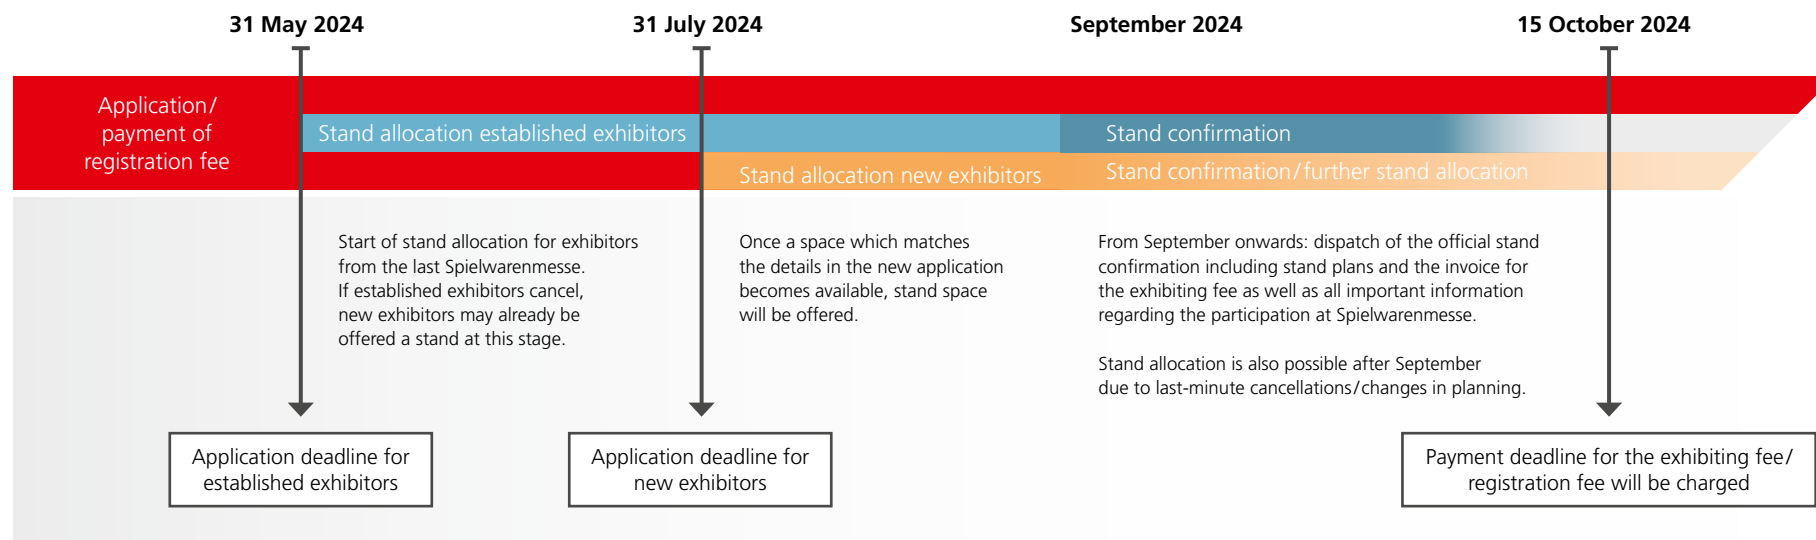

# Stand allocation process for Spielwarenmesse 2025

**We will attempt to process your application as quickly as possible and offer you a suitable stand space.**

Please note that the stand allocation process takes several months due to the number of exhibitors and various requests. If you have questions on your placement status, please do not hesitate to contact your [personal contact](#) or the [contact in your country](#) at any time.